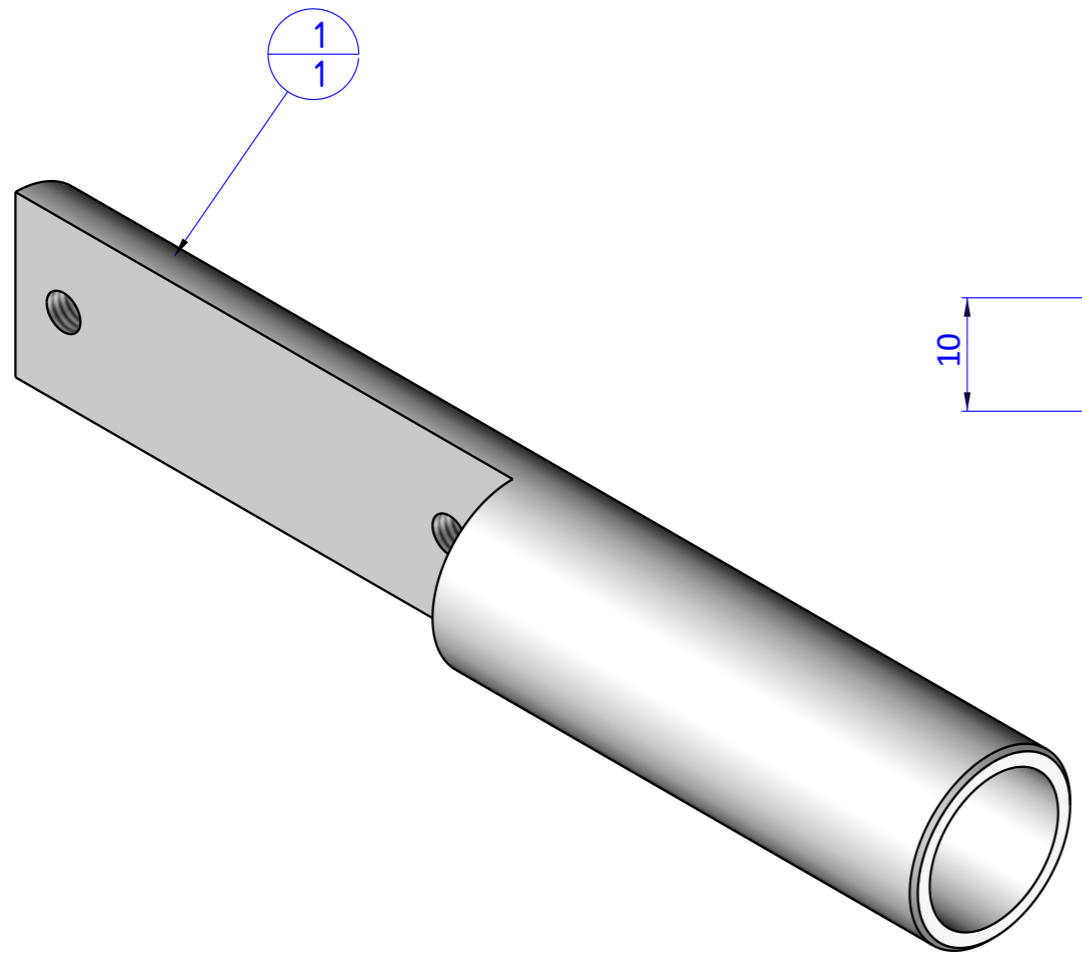

Item	Name	Q.ty
1	GAZ.32.20.60	1

THE PROPERTY OF THE DRAWING IS ESTABLISHED BY LAW. IT IS FORBIDDEN TO PRODUCE OR SHOW IT TO THIRD PART. WITHOUT A WRITTEN AGREEMENT.

Format A3  
UNI 936-76

 <b>FPS</b> FPSERVICES AUTOMATION		DESIGNED FROM <b>FPS Automation</b>		REVIEW <b>A</b>
		DATE 20/05/2019	WEIGHT 0,049kg	
GENERAL TOLERANCE UNI - ISO 2768 CLASSE f	DESCRIPTION CA.GAZ.32.20.60		CODE CA.GAZ.32.20.60	