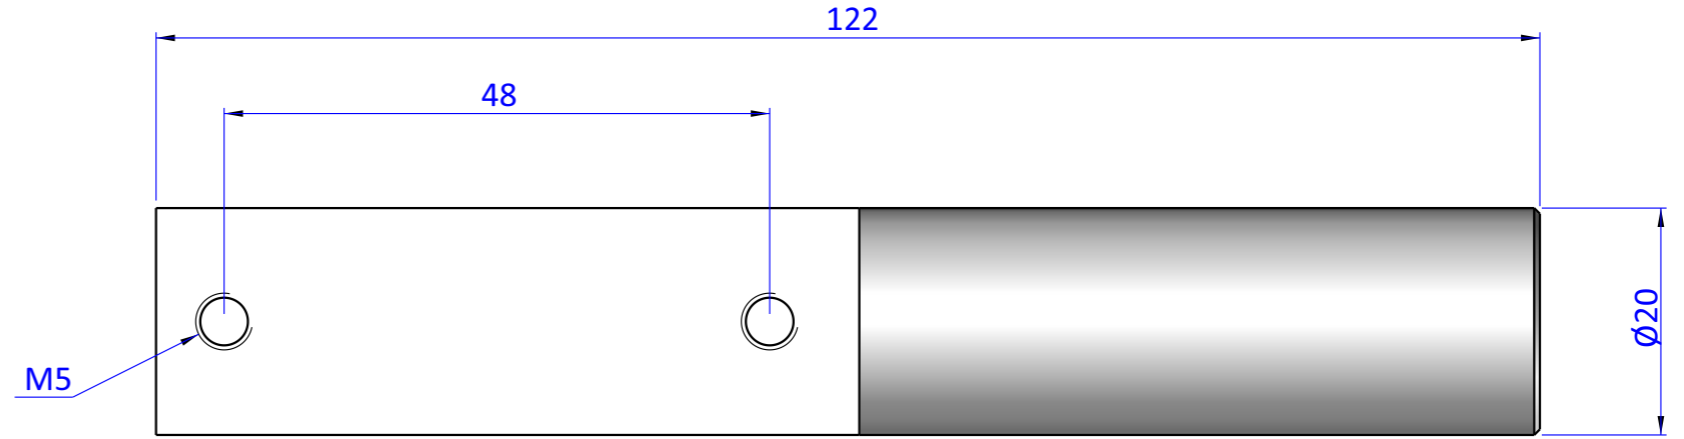

Item	Name	Q.ty
1	GAZ.32.20.60	1

THE PROPERTY OF THE DRAWING IS ESTABLISHED BY LAW. IT IS FORBIDDEN TO PRODUCE OR SHOW IT TO THIRD PART. WITHOUT A WRITTEN AGREEMENT.

Format A3  
UNI 936-76

 <b>FPS</b> FPSERVICES AUTOMATION		DESIGNED FROM <b>FPS Automation</b>		REVIEW <b>A</b>
		DATE 20/05/2019	WEIGHT 0,049kg	
GENERAL TOLERANCE UNI - ISO 2768 CLASSE f	DESCRIPTION CA.GAZ.32.20.60		CODE CA.GAZ.32.20.60	