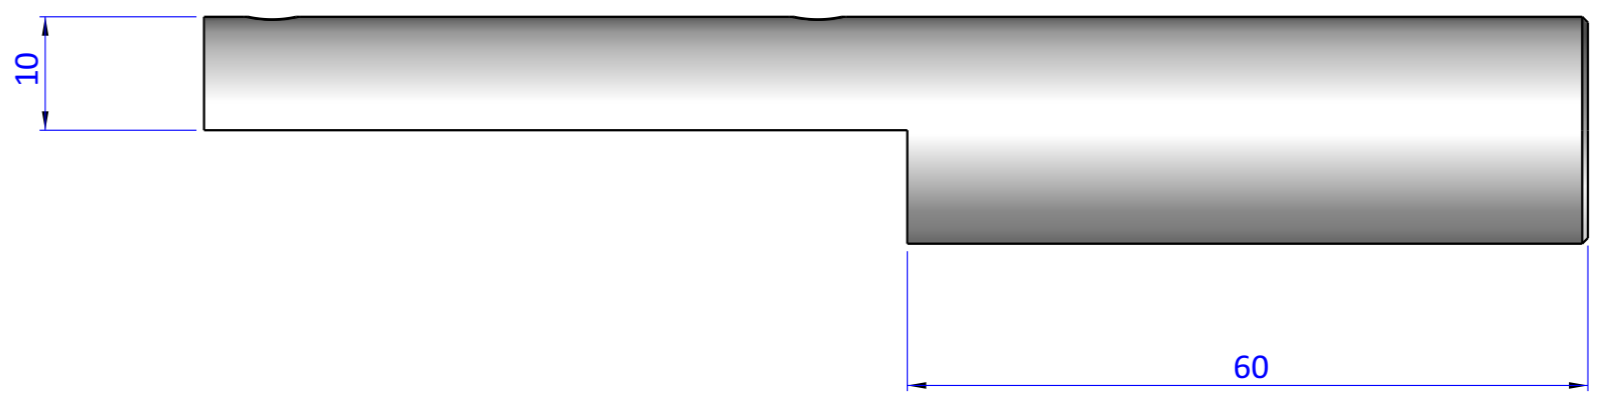

Item	Name	Q.ty
1	GAZ.32.20.60	1

THE PROPERTY OF THE DRAWING IS ESTABLISHED BY LAW. IT IS FORBIDDEN TO PRODUCE OR SHOW IT TO THIRD PART. WITHOUT A WRITTEN AGREEMENT.

Format A3  
UNI 936-76

 <b>FPS</b> FPSERVICES AUTOMATION		DESIGNED FROM <b>FPS Automation</b>		REVIEW <b>A</b>
		DATE 20/05/2019	WEIGHT 0,049kg	
GENERAL TOLERANCE UNI - ISO 2768 CLASSE f	DESCRIPTION CA.GAZ.32.20.60		CODE CA.GAZ.32.20.60	